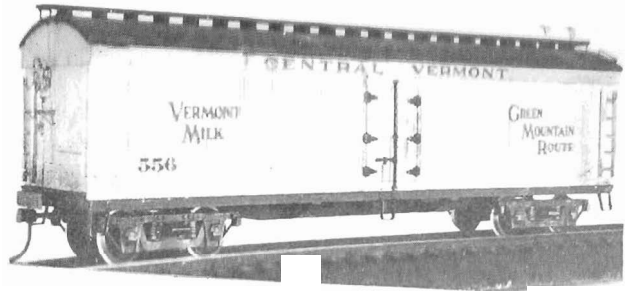

KINSMAN S GAUGE KITS

COMBINE/WORK/CABOOSE — \$10.95

ATSF PANEL SIDE AUTO/BOX CAR — \$6.95

EXPRESS REEFERS — \$6.95

Pre-painted & lettered sides as follows:
 Central Vermont; Borden; REA; G.N.;
 Renkins; Milwaukee; Canadian Pacific
 CHALLENGE WENIS

QUALITY CRAFT S GAUGE KITS

N&W HOPPER CAR
 single kit \$ 7.50
 triple kit \$20.95

D&H CABOOSE
 single kit \$ 9.75
 double kit \$18.45

ROTARY COAL CAR — \$6.50

WEYERHAUSER PLUG DOOR BOX CAR — \$7.95

CP RAIL BATHTUB GONDOLA — \$6.50