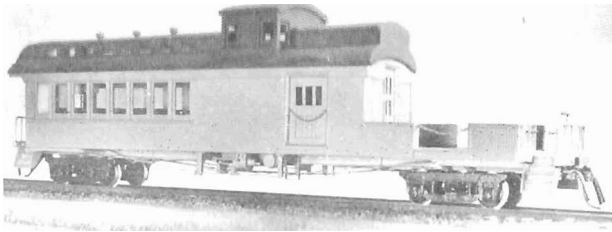

KINSMAN S GAUGE KITS

COMBINE/WORK/CABOOSE — \$10.95

ATSF PANEL SIDE AUTO/BOX CAR — \$6.95

EXPRESS REEFERS — \$6.95

Pre-painted & lettered sides as follows:
 Central Vermont; Borden; REA; G.N.;
 Renkins; Milwaukee; Canadian Pacific
 CHALLENGE WENIS

QUALITY CRAFT S GAUGE KITS

N&W HOPPER CAR
 single kit \$ 7.50
 triple kit \$20.95

D&H CABOOSE
 single kit \$ 9.75
 double kit \$18.45

ROTARY COAL CAR — \$6.50

WEYERHAUSER PLUG DOOR BOX CAR — \$7.95

CP RAIL BATHTUB GONDOLA — \$6.50