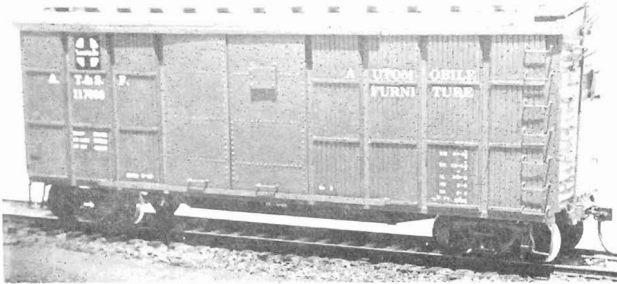

KINSMAN S GAUGE KITS

COMBINE/WORK/CABOOSE — \$10.95

ATSF PANEL SIDE AUTO/BOX CAR — \$6.95

EXPRESS REEFERS — \$6.95

Pre-painted & lettered sides as follows:
 Central Vermont; Borden; REA; G.N.;
 Renkins; Milwaukee; Canadian Pacific
 CHALLENGE WENIS

QUALITY CRAFT S GAUGE KITS

N&W HOPPER CAR
 single kit \$ 7.50
 triple kit \$20.95

D&H CABOOSE
 single kit \$ 9.75
 double kit \$18.45

ROTARY COAL CAR — \$6.50

WEYERHAUSER PLUG DOOR BOX CAR — \$7.95

CP RAIL BATHTUB GONDOLA — \$6.50