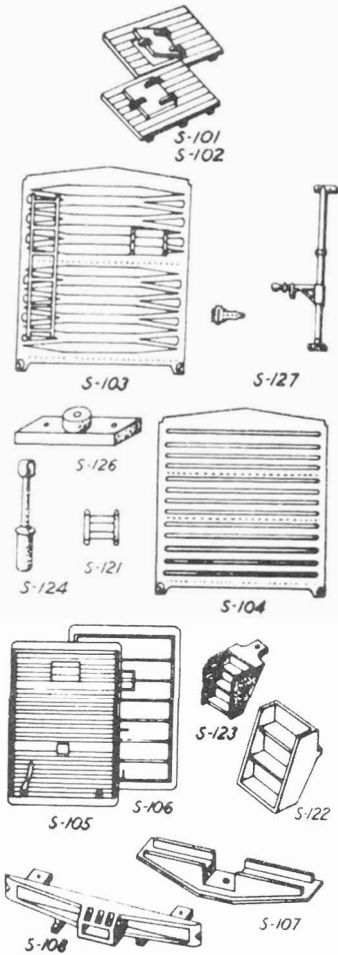

QUALITY CRAFT S GAUGE KITS

N&W HOPPER CAR
 single kit \$ 7.50
 triple kit \$20.95

D&H CABOOSE
 single kit \$ 9.75
 double kit \$18.45

ROTARY COAL CAR — \$6.50

WEYERHAUSER PLUG DOOR BOX CAR — \$7.95

CP RAIL BATHTUB GONDOLA — \$6.50

All kits less trucks & couplers

PRECISION CAST CAR HARDWARE

S-101	Working Ice Hatches	set of 4	.90
S-102	Dummy Ice Hatches	set of 4	.50
S-103	Dreadnaught Box Car Ends	pair	.75
S-104	Youngstown Box Car Ends	pair	.75
S-105	Box Car Doors	pair	.45
S-106	Panel Type Box Car Doors	pair	.45
S-107	Body Bolsters	pair	.35
S-108	End Sill with Paling Pockets	pair	.40
S-109	Coupler Pockets	pair	.45
S-110	Caboose End Sill & Coupler Pocket	pair	.60
S-111	Tank or Flat Car End Sill & Coupler Pocket	pair	.60
S-112	Gondola End Sill & Coupler Pocket	pair	.60
S-113	Box or Reefer End Sill and Coupler Pocket	pair	.60
S-114	Brake Wheel Stand for Flat Car	each	.45
S-115	Brake Wheel	each	.09
S-116	Ajax Brake Housing	each	.09
S-117	"K" Type Brake Cylinder	each	.15
S-118	Air Reservoir	each	.09
S-119	Air Cylinder	each	.09
S-120	AB Air Valve	each	.09
S-121	Destination Board	each	.09
S-122	Caboose Steps	set of 4	.60
S-123	Passenger Coach Steps	set of 4	.65
S-124	Caboose Smoke Jack	each	.20
S-125	Scale Dummy Couplers	pair	.20
S-126	Passenger Coach Body Bolster	pair	.35
S-127	Reefer Door Hardware - 2 latches - 12 hinges	set	.65

STAMPED CAR HARDWARE

S-200	Ladders	set of 4	.50
S-201	End Sill Steps	set of 4	.50
S-202	Center Sill Steps	pair	.25
S-203	Roof Walk End Braces	pair	.25
S-204	Brake Platform	each	.45
S-205	"U" Door Slides	set of 4	.30
S-206	Formed Roof Ribs	set of 12	.55

ALL METAL RIGHT-OF-WAY ACCESSORIES

- Unpainted Figures — 12 assorted
 - Railroad Right-of-Way Signs — 20 pieces
 - not illustrated —
 - Station Details (luggage, crates, barrels, scale, bench etc.) — 15 pieces
 - City Street Details (fire plugs, stop signs, mail boxes, benches) — 15 pieces
- (All accessories are unpainted)