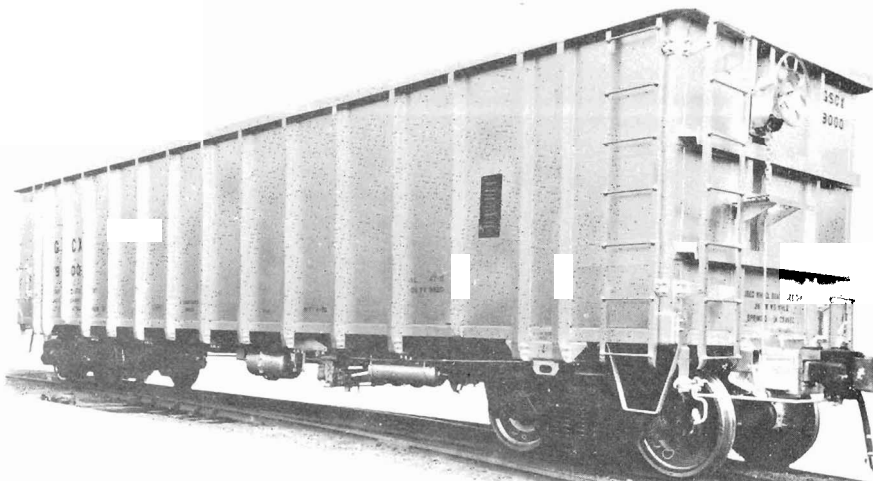

KINSMAN S GAUGE KITS

COMBINE/WORK/CABOOSE — \$10.95

ATSF PANEL SIDE AUTO/BOX CAR — \$6.95

EXPRESS REEFERS — \$6.95

Pre-painted & lettered sides as follows:
 Central Vermont; Borden; REA; G.N.;
 Renkins; Milwaukee; Canadian Pacific
 CHALLENGE WENIS

QUALITY CRAFT S GAUGE KITS

N&W HOPPER CAR
 single kit \$ 7.50
 triple kit \$20.95

D&H CABOOSE
 single kit \$ 9.75
 double kit \$18.45

ROTARY COAL CAR — \$6.50

WEYERHAUSER PLUG DOOR BOX CAR — \$7.95

CP RAIL BATHTUB GONDOLA — \$6.50