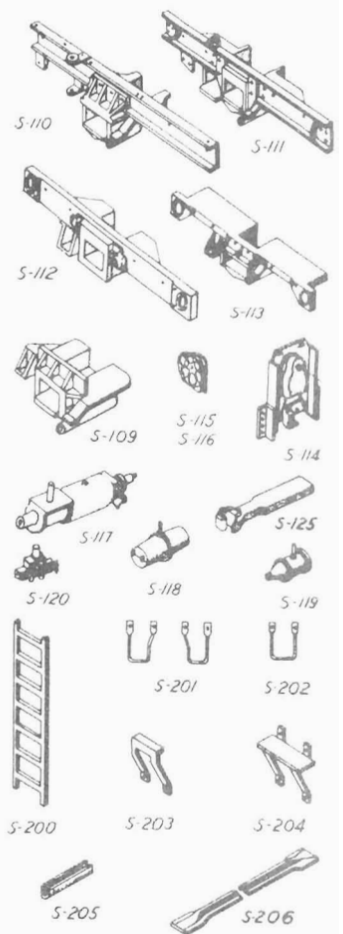

QUALITY CRAFT S GAUGE KITS

N&W HOPPER CAR
 single kit \$ 7.50
 triple kit \$20.95

D&H CABOOSE
 single kit \$ 9.75
 double kit \$18.45

ROTARY COAL CAR — \$6.50

WEYERHAUSER PLUG DOOR BOX CAR — \$7.95

CP RAIL BATHTUB GONDOLA — \$6.50

All kits less trucks & couplers

PRECISION CAST CAR HARDWARE

S-101	Working Ice Hatches	set of 4	.90
S-102	Dummy Ice Hatches	set of 4	.50
S-103	Dreadnaught Box Car Ends	pair	.75
S-104	Youngstown Box Car Ends	pair	.75
S-105	Box Car Doors	pair	.45
S-106	Panel Type Box Car Doors	pair	.45
S-107	Body Bolsters	pair	.35
S-108	End Sill with Paling Pockets	pair	.40
S-109	Coupler Pockets	pair	.45
S-110	Caboose End Sill & Coupler Pocket	pair	.60
S-111	Tank or Flat Car End Sill & Coupler Pocket	pair	.60
S-112	Gondola End Sill & Coupler Pocket	pair	.60
S-113	Box or Reefer End Sill and Coupler Pocket	pair	.60
S-114	Brake Wheel Stand for Flat Car	each	.45
S-115	Brake Wheel	each	.09
S-116	Ajax Brake Housing	each	.09
S-117	"K" Type Brake Cylinder	each	.15
S-118	Air Reservoir	each	.09
S-119	Air Cylinder	each	.09
S-120	AB Air Valve	each	.09
S-121	Destination Board	each	.09
S-122	Caboose Steps	set of 4	.60
S-123	Passenger Coach Steps	set of 4	.65
S-124	Caboose Smoke Jack	each	.20
S-125	Scale Dummy Couplers	pair	.20
S-126	Passenger Coach Body Bolster	pair	.35
S-127	Reefer Door Hardware - 2 latches - 12 hinges	set	.65

STAMPED CAR HARDWARE

S-200	Ladders	set of 4	.50
S-201	End Sill Steps	set of 4	.50
S-202	Center Sill Steps	pair	.25
S-203	Roof Walk End Braces	pair	.25
S-204	Brake Platform	each	.45
S-205	"U" Door Slides	set of 4	.30
S-206	Formed Roof Ribs	set of 12	.55

ALL METAL RIGHT-OF-WAY ACCESSORIES

- Unpainted Figures — 12 assorted
 - Railroad Right-of-Way Signs — 20 pieces
 - not illustrated —
 - Station Details (luggage, crates, barrels, scale, bench etc.) — 15 pieces
 - City Street Details (fire plugs, stop signs, mail boxes, benches) — 15 pieces
- (All accessories are unpainted)