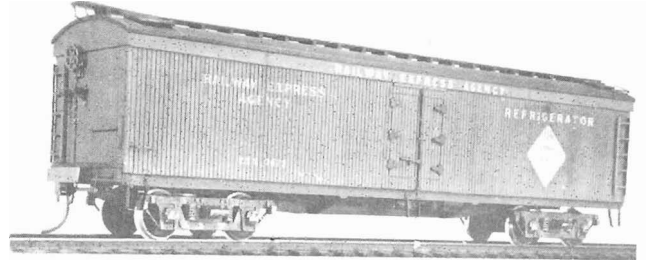

KINSMAN S GAUGE KITS

COMBINE/WORK/CABOOSE — \$10.95

ATSF PANEL SIDE AUTO/BOX CAR — \$6.95

EXPRESS REEFERS — \$6.95

Pre-painted & lettered sides as follows:
 Central Vermont; Borden; REA; G.N.;
 Renkins; Milwaukee; Canadian Pacific
 CHALLENGE WENIS

QUALITY CRAFT S GAUGE KITS

N&W HOPPER CAR
 single kit \$ 7.50
 triple kit \$20.95

D&H CABOOSE
 single kit \$ 9.75
 double kit \$18.45

ROTARY COAL CAR — \$6.50

WEYERHAUSER PLUG DOOR BOX CAR — \$7.95

CP RAIL BATHTUB GONDOLA — \$6.50