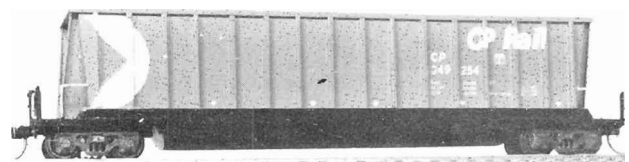

QUALITY CRAFT S GAUGE KITS

N&W HOPPER CAR
 single kit \$ 7.50
 triple kit \$20.95

D&H CABOOSE
 single kit \$ 9.75
 double kit \$18.45

ROTARY COAL CAR — \$6.50

WEYERHAUSER PLUG DOOR BOX CAR — \$7.95

CP RAIL BATHTUB GONDOLA — \$6.50